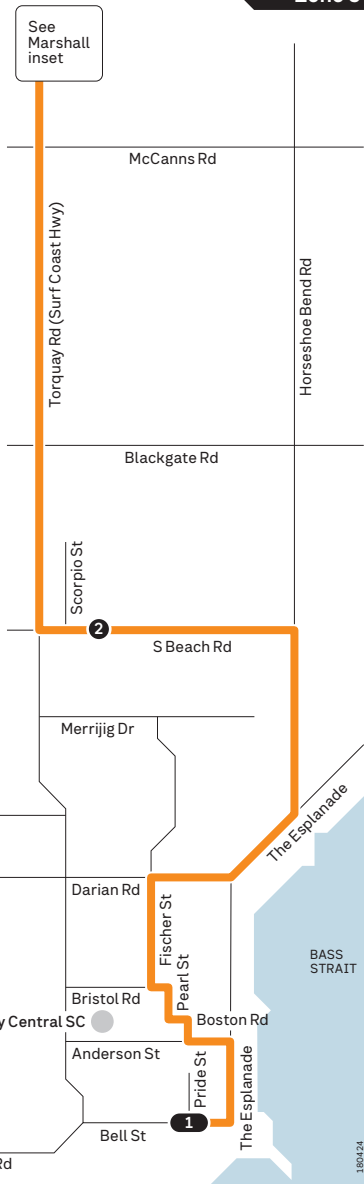

# Marshall Station – Torquay

Route 54

via Torquay Rd (Surf Coast Hwy)

Zone 5

Marshall inset

180/24

Ticketing zones

Single zone  
 Zone overlap  
 V/Line train station  
 V/Line coach stop  
 Connecting bus  
 Terminus  
 Major stop

For more information visit [ptv.vic.gov.au](http://ptv.vic.gov.au) or call 1800 800 007

MAP NOT TO SCALE  
 © Public Transport Victoria 2024