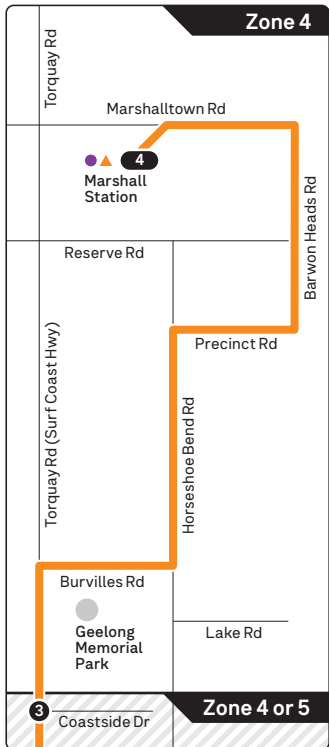

# Marshall Station – Torquay

Route 54

via Torquay Rd (Surf Coast Hwy)

Zone 5

Marshall inset

180/24

Ticketing zones

Single zone  
 Zone overlap  
 V/Line train station  
 V/Line coach stop  
 Connecting bus  
 Terminus  
 Major stop