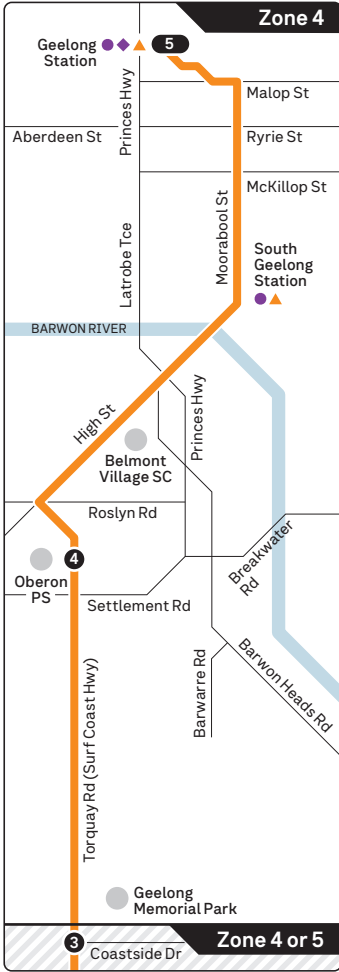

# Geelong Station – Torquay

Route 53

via Torquay Rd (Surf Coast Hwy)

Zone 5

Geelong inset

See Geelong inset

For more information visit [ptv.vic.gov.au](http://ptv.vic.gov.au) or call 1800 800 007

150424