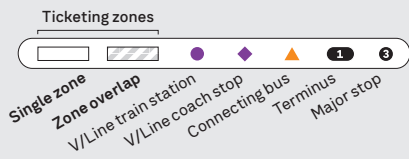

# Geelong Station – Torquay

Route 53

via Torquay Rd (Surf Coast Hwy)

Zone 5

Geelong inset

See Geelong inset

For more information visit [ptv.vic.gov.au](http://ptv.vic.gov.au) or call 1800 800 007

150424