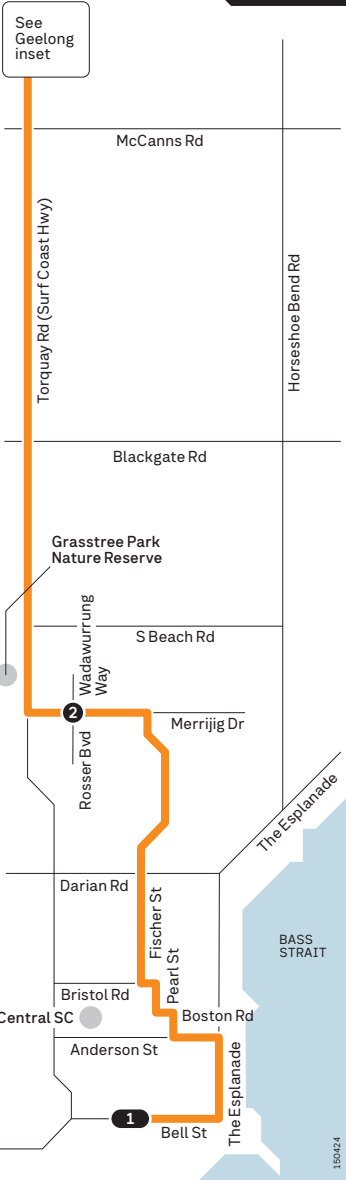

# Geelong Station – Torquay

Route 53

via Torquay Rd (Surf Coast Hwy)

Zone 5

Geelong inset

See Geelong inset

For more information visit [ptv.vic.gov.au](http://ptv.vic.gov.au) or call 1800 800 007

150424