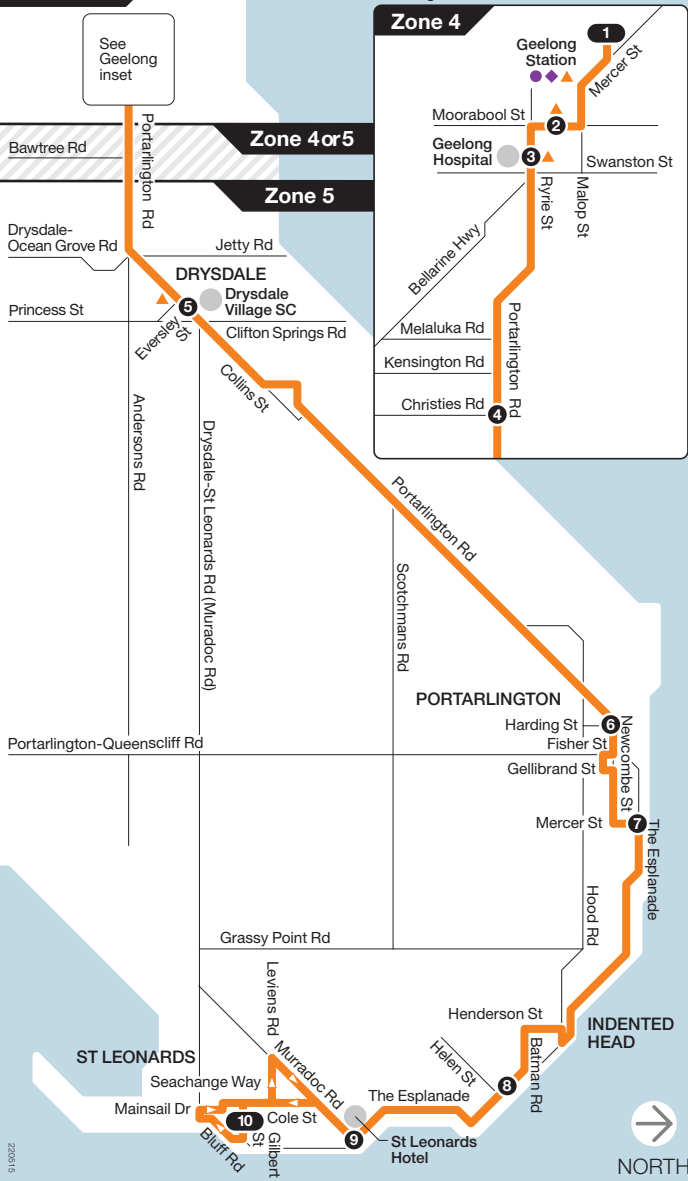

Geelong Station – St Leonards

Route 60 via Leopold > Drysdale > Portarlington

Zone 4

Ticketing zones

For more information visit ptv.vic.gov.au or call 1800 800 007 (6am – midnight)

MAP NOT TO SCALE