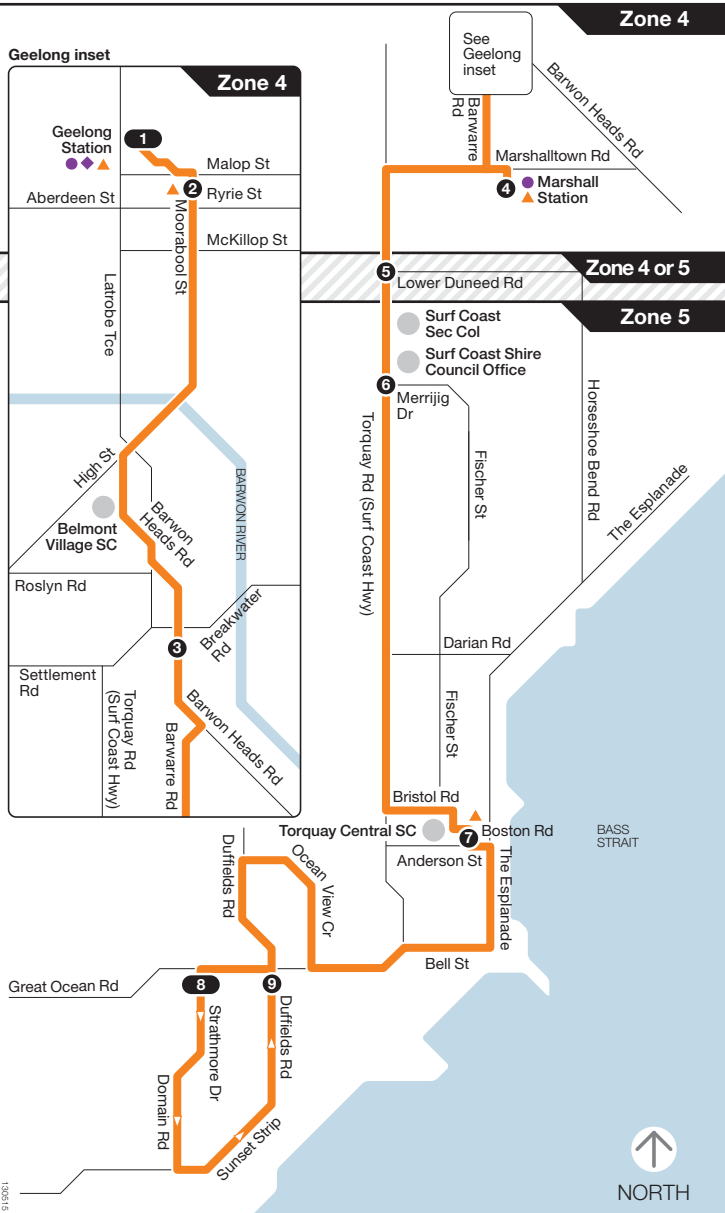

# Geelong Station – Jan Juc

Route 51 via Marshall > Torquay

For more information visit [ptv.vic.gov.au](http://ptv.vic.gov.au) or call 1800 800 007 (6am – midnight)

MAP NOT TO SCALE  
© Public Transport Victoria 2015