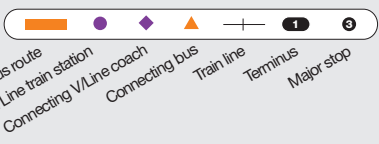

Geelong to Bannockburn

via Batesford > Gheringhap

Geelong inset

See Geelong inset

140813

For more information visit ptv.vic.gov.au or call 1800 800 007 (6am – midnight daily)

MAP NOT TO SCALE
© Public Transport Victoria 2013