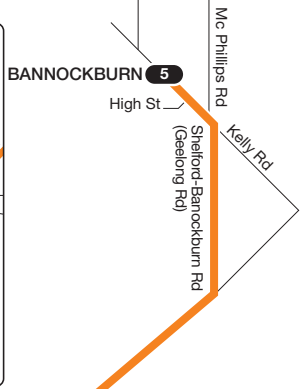

Geelong to Bannockburn

via Batesford > Gheringhap

Geelong inset

See Geelong inset

140813

For more information visit ptv.vic.gov.au or call 1800 800 007 (6am – midnight daily)

MAP NOT TO SCALE
© Public Transport Victoria 2013