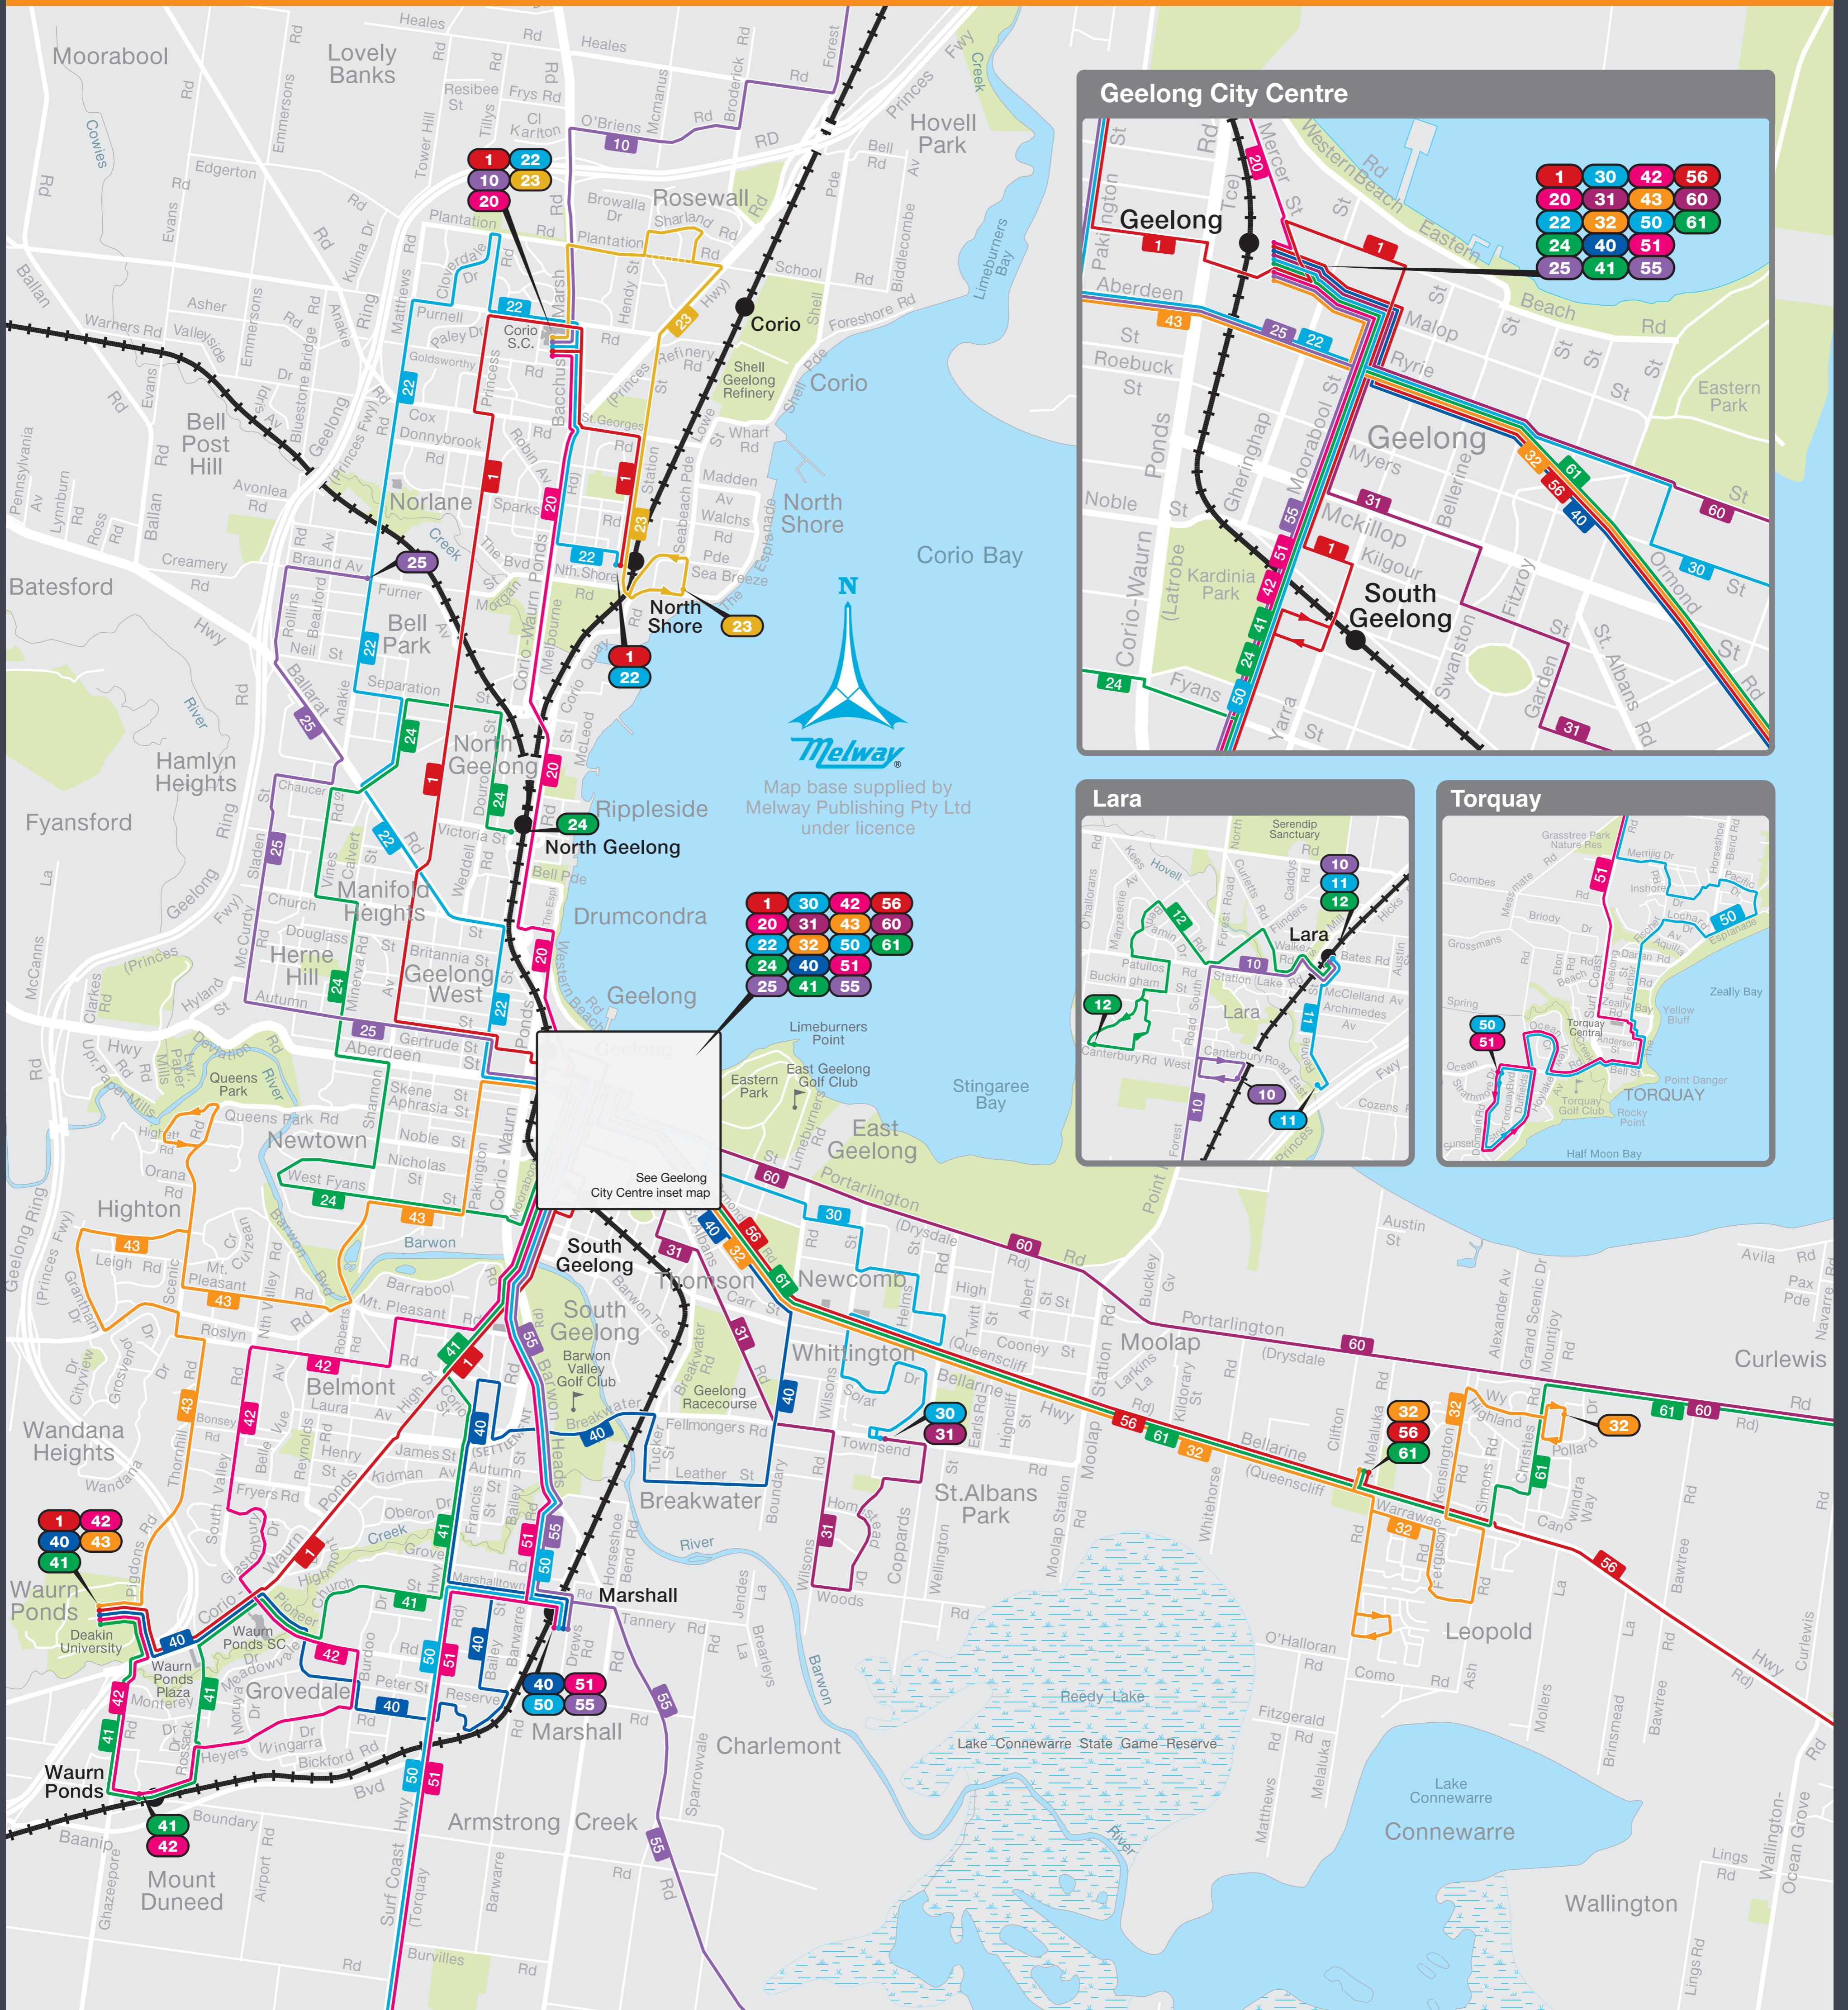

# Geelong bus network

Train  
 Bus  
 Bus terminus

MAP NOT TO SCALE  
Effective 21 June 2015

© Public Transport Victoria 2015

NORTH