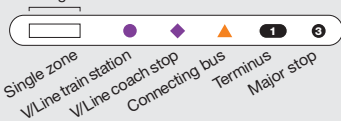

## Zone 5

Geelong inset

See Geelong inset

Ticketing zones

For more information visit [ptv.vic.gov.au](http://ptv.vic.gov.au) or call 1800 800 007 (6am – midnight)

MAP NOT TO SCALE