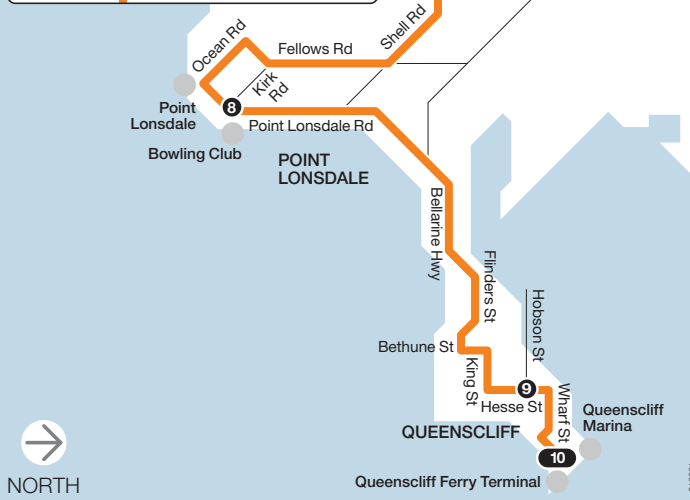

Geelong Station – Queenscliff

Route 56 via Leopold > Ocean Grove

Zone 5

Geelong inset

See Geelong inset

Ticketing zones

For more information visit ptv.vic.gov.au or call 1800 800 007 (6am – midnight)

MAP NOT TO SCALE