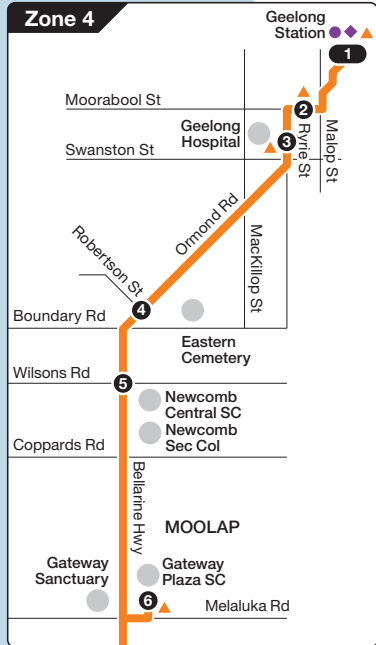

# Geelong Station – Queenscliff

Route 56 via Leopold > Ocean Grove

## Zone 5

Geelong inset

See Geelong inset

Ticketing zones

For more information visit [ptv.vic.gov.au](http://ptv.vic.gov.au) or call 1800 800 007 (6am – midnight)

MAP NOT TO SCALE