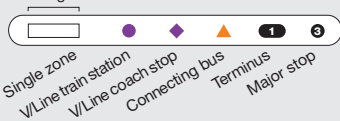

Kalkee Ret Village – Belmont Village SC

Route 49

via High St

Zone 4

Ticketing zones

For more information visit ptv.vic.gov.au or call 1800 800 007

MAP NOT TO SCALE
© Public Transport Victoria 2016