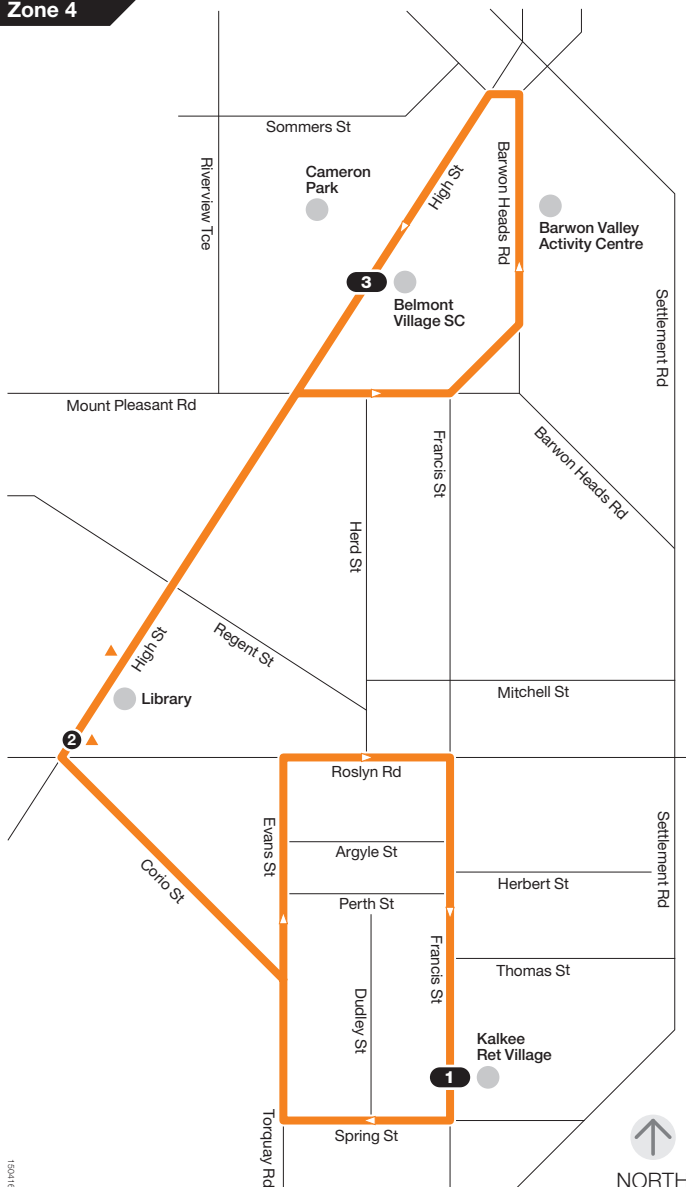

Kalkee Ret Village – Belmont Village SC

Route 49

via High St

Zone 4

Ticketing zones

For more information visit ptv.vic.gov.au or call 1800 800 007

MAP NOT TO SCALE
© Public Transport Victoria 2016