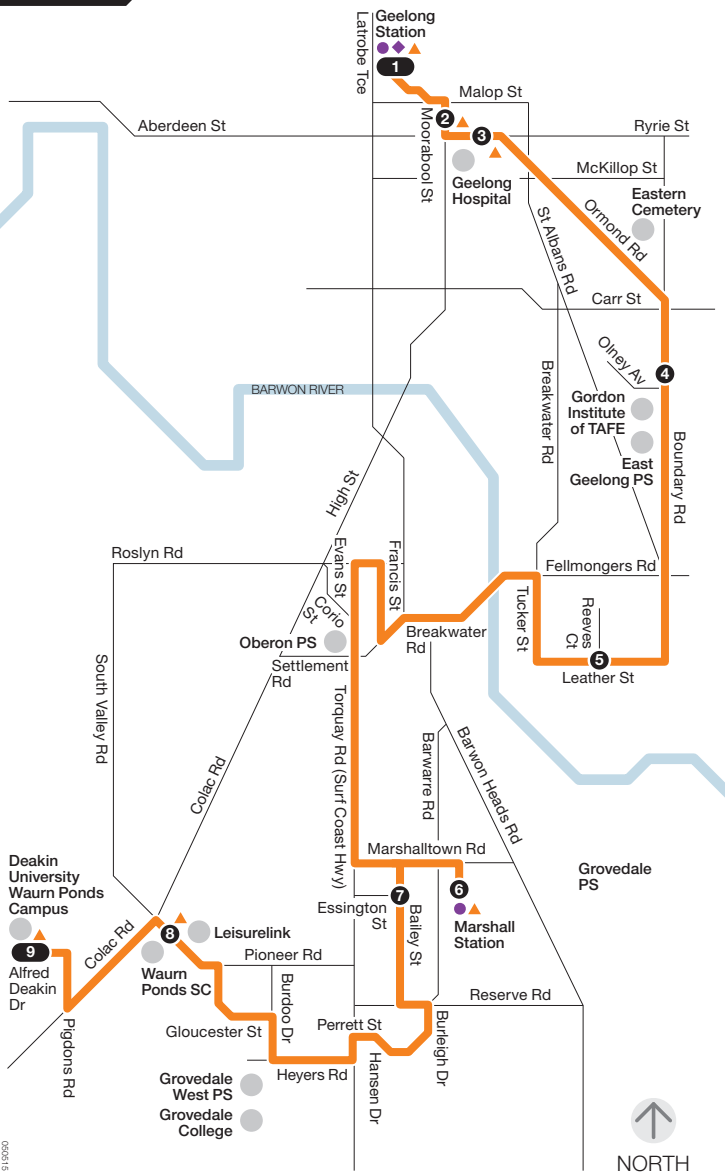

Geelong Station – Deakin University

Route 40 via Breakwater > Marshall Station

Zone 4

Ticketing zones

Single zone
 V/Line train station
 V/Line coach stop
 Connecting bus
 Terminus
 Major stop

For more information visit ptv.vic.gov.au or call 1800 800 007 (6am – midnight)

MAP NOT TO SCALE