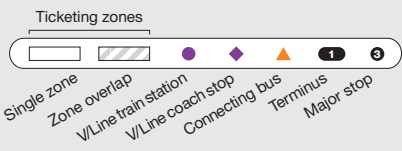

Geelong Station – Jan Juc

Route 50

via Marshall Station > Wombah Park > Torquay

190515

NORTH

MAP NOT TO SCALE