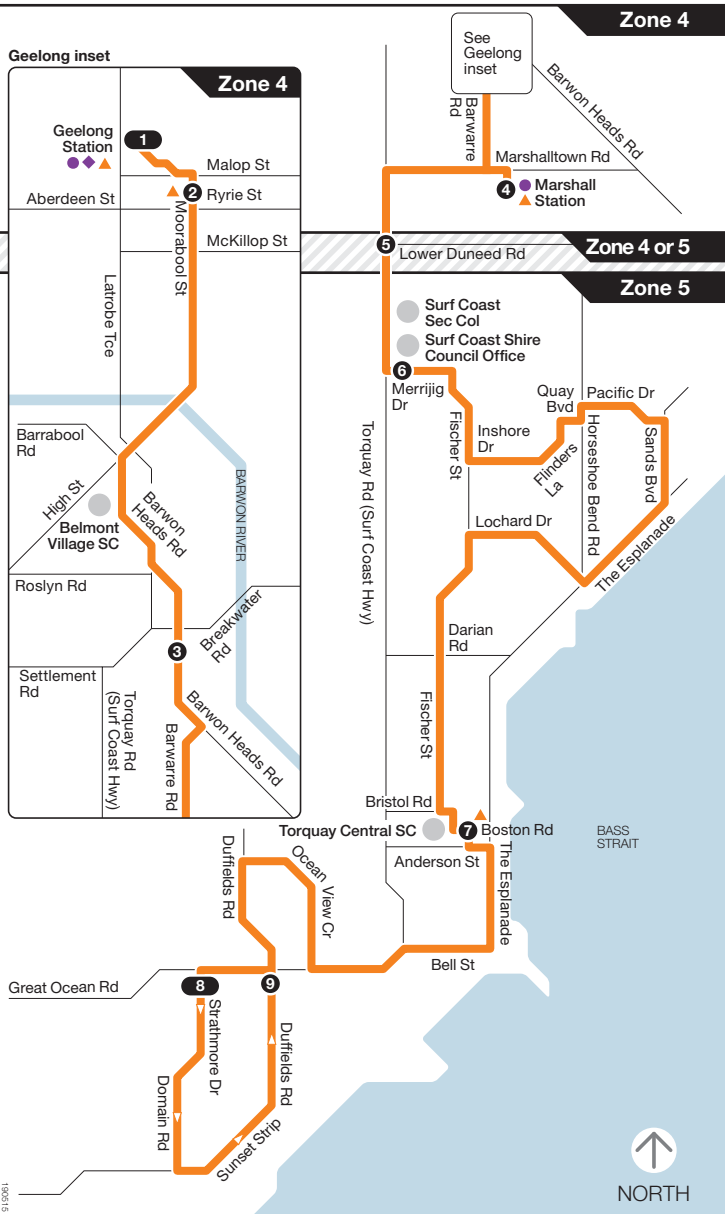

Geelong Station – Jan Juc

Route 50

via Marshall Station > Wombah Park > Torquay

190515

NORTH

MAP NOT TO SCALE