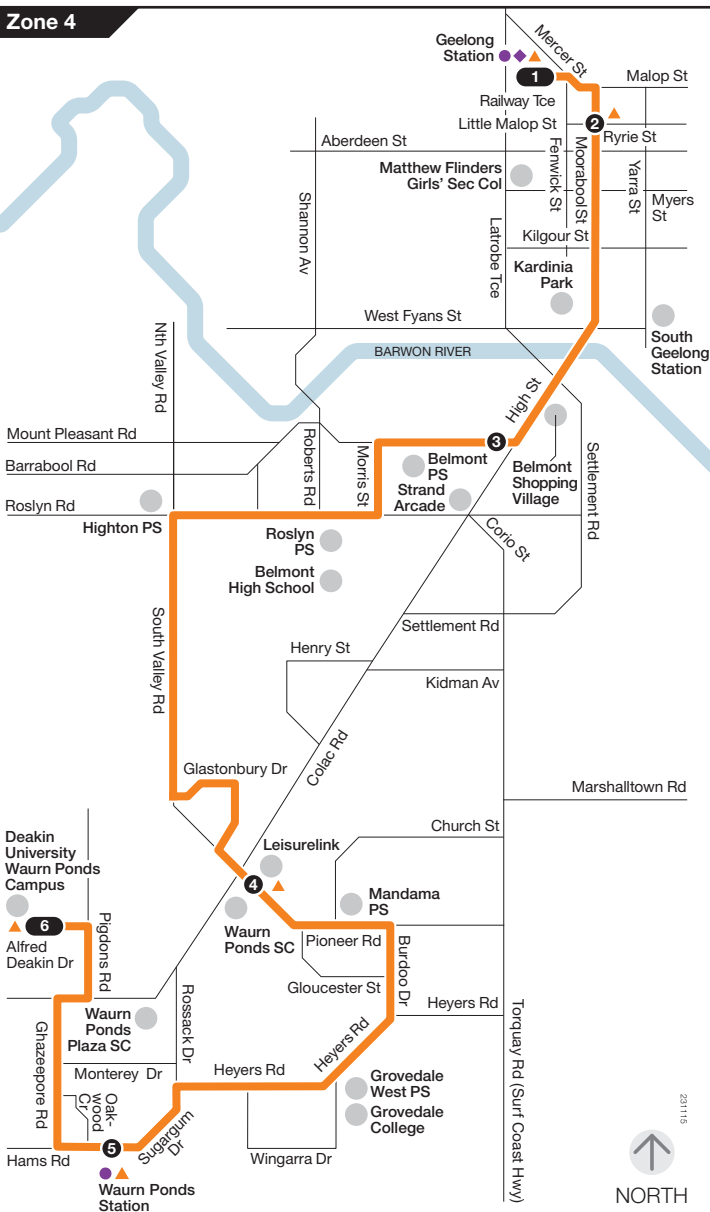

Geelong Station – Deakin University

Route 42

via South Valley Rd > Waurn Ponds Station

Zone 4

231115

NORTH

Ticketing zones

For more information visit ptv.vic.gov.au or call 1800 800 007

MAP NOT TO SCALE

© Public Transport Victoria 2016