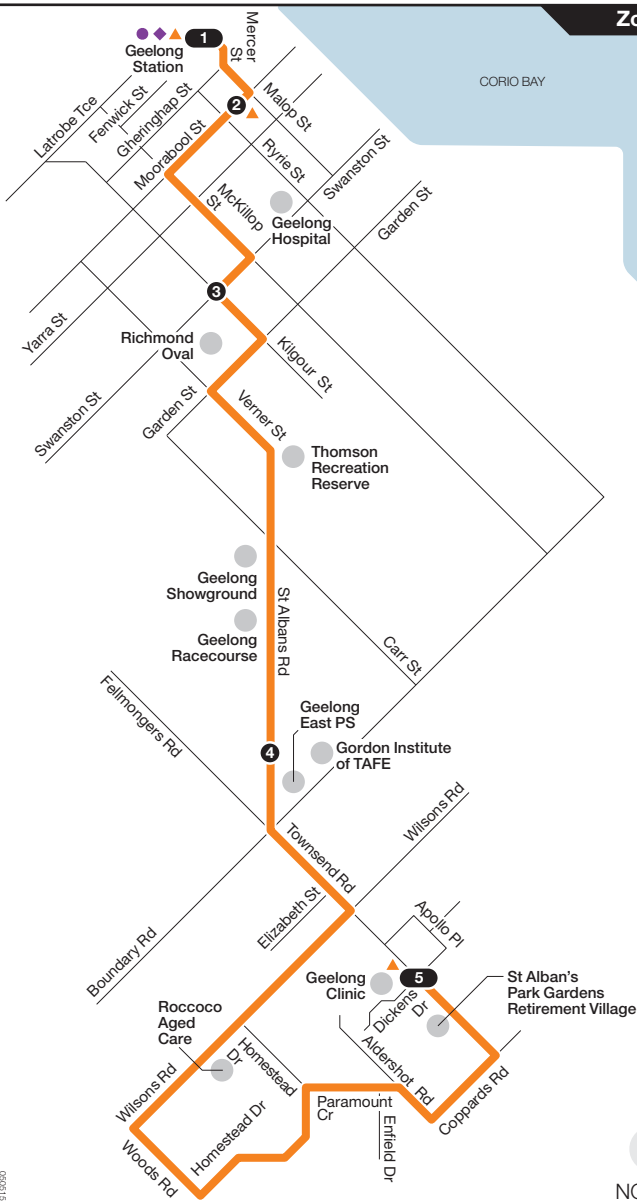

Geelong Station – St Albans Park

Route 31

via St Albans Rd

Zone 4

Ticketing zones

Single zone
 V/Line train station
 V/Line coach stop
 Connecting bus
 Terminus
 Major stop

For more information
 visit ptv.vic.gov.au
 or call **1800 800 007**
 (6am – midnight)

MAP NOT TO SCALE