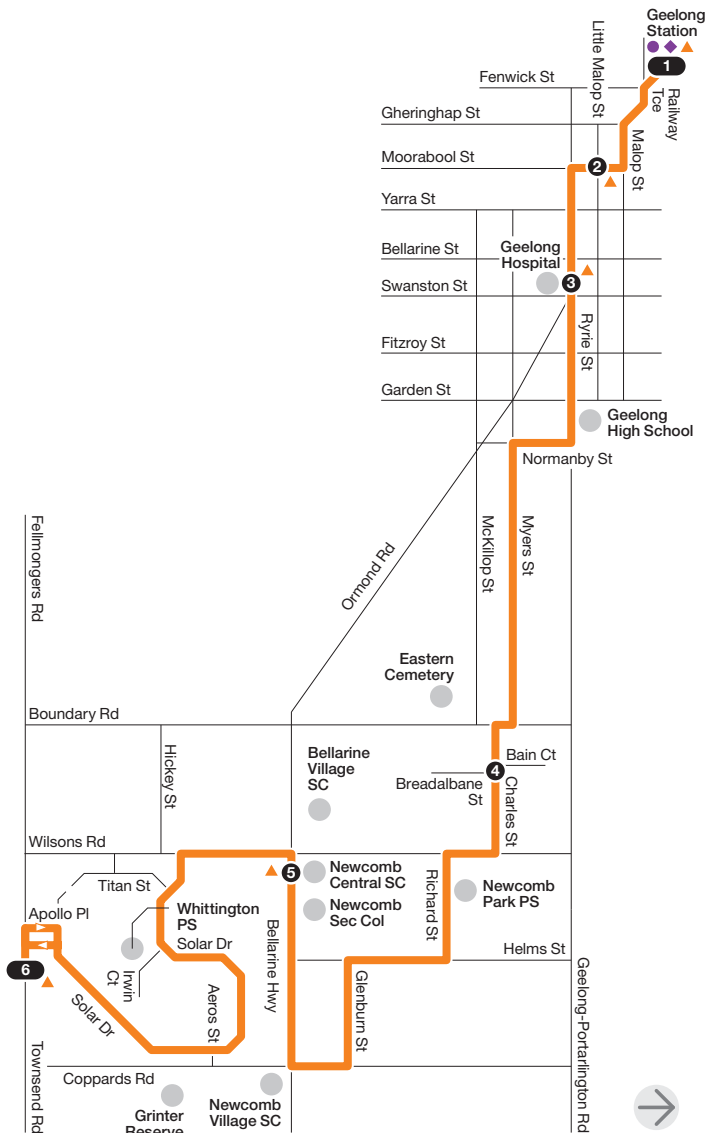

Geelong Station – Whittington

Route 30 via Newcomb

Zone 4

Ticketing zones

For more information visit ptv.vic.gov.au or call 1800 800 007 (6am – midnight)

MAP NOT TO SCALE